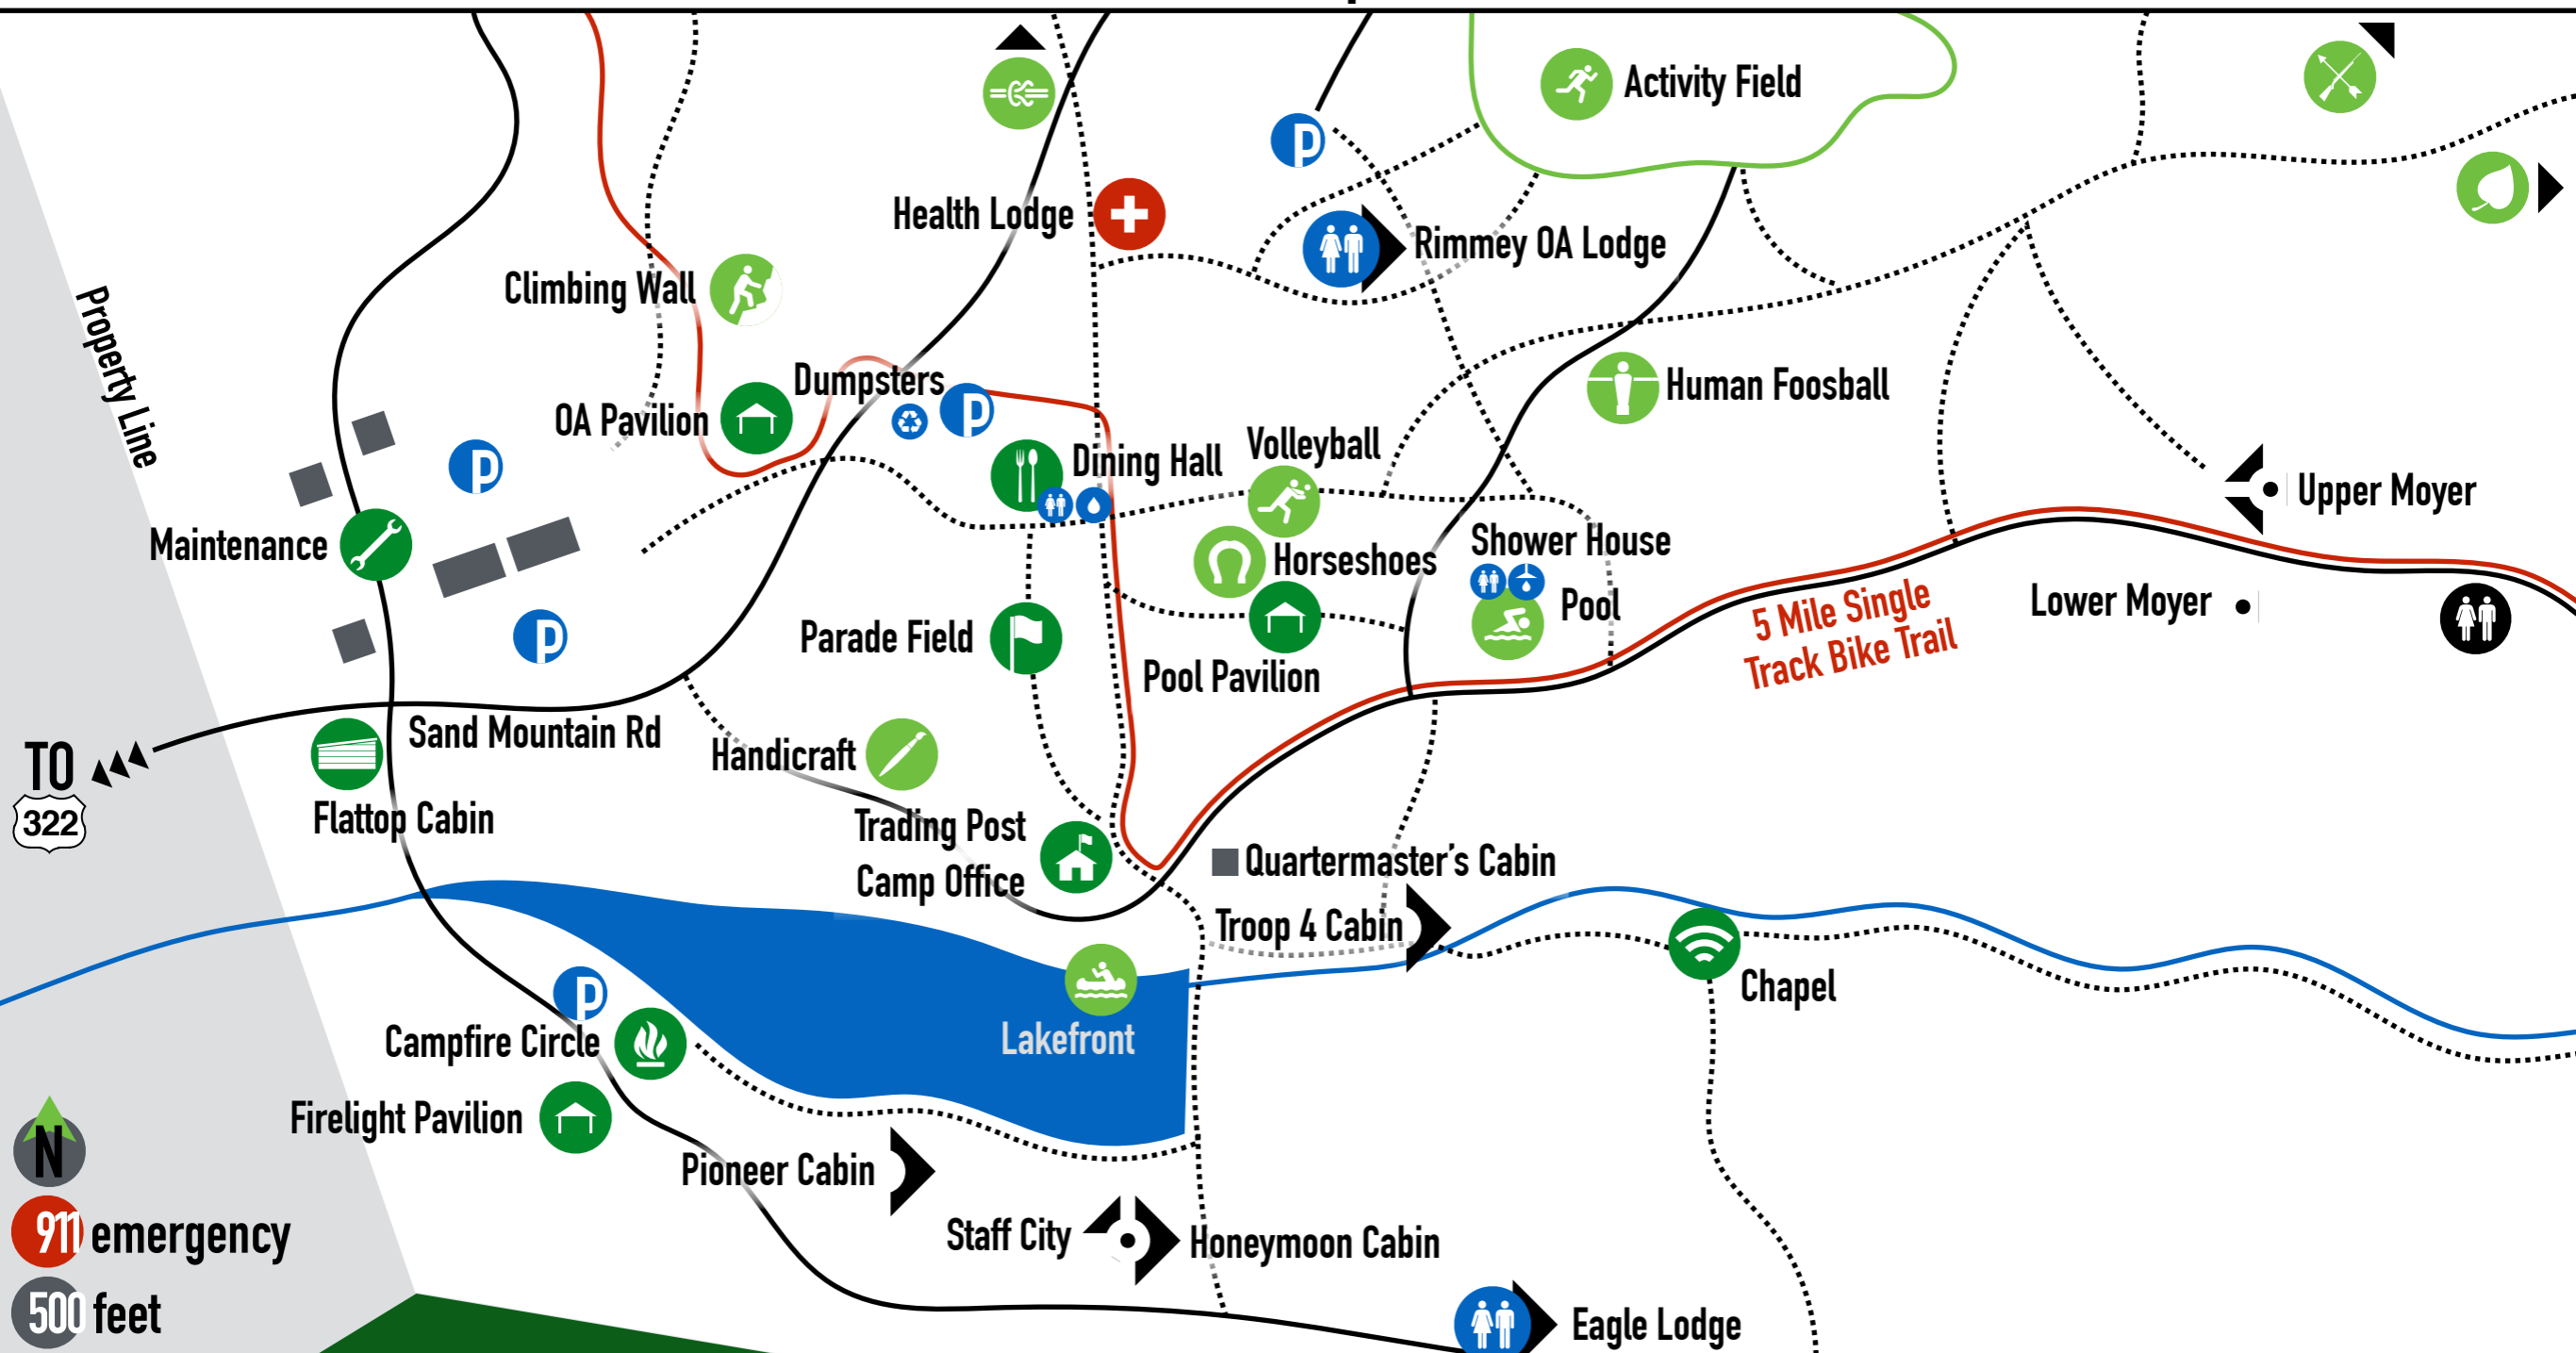

7 MOUNTAINS

SCOUT CAMP

N
 911 emergency
 500 feet
for approximate locations only

Adirondack Cabin
Pavilion Platforms/Water
Latrine Flush Restrooms

7 MOUNTAINS

SCOUT CAMP

N
 911 emergency
 500 feet
 for approximate locations only

Adirondack
 Cabin
 Pavilion
 Platforms/Water
 Latrine
 Flush Restrooms

BALD EAGLE STATE FOREST