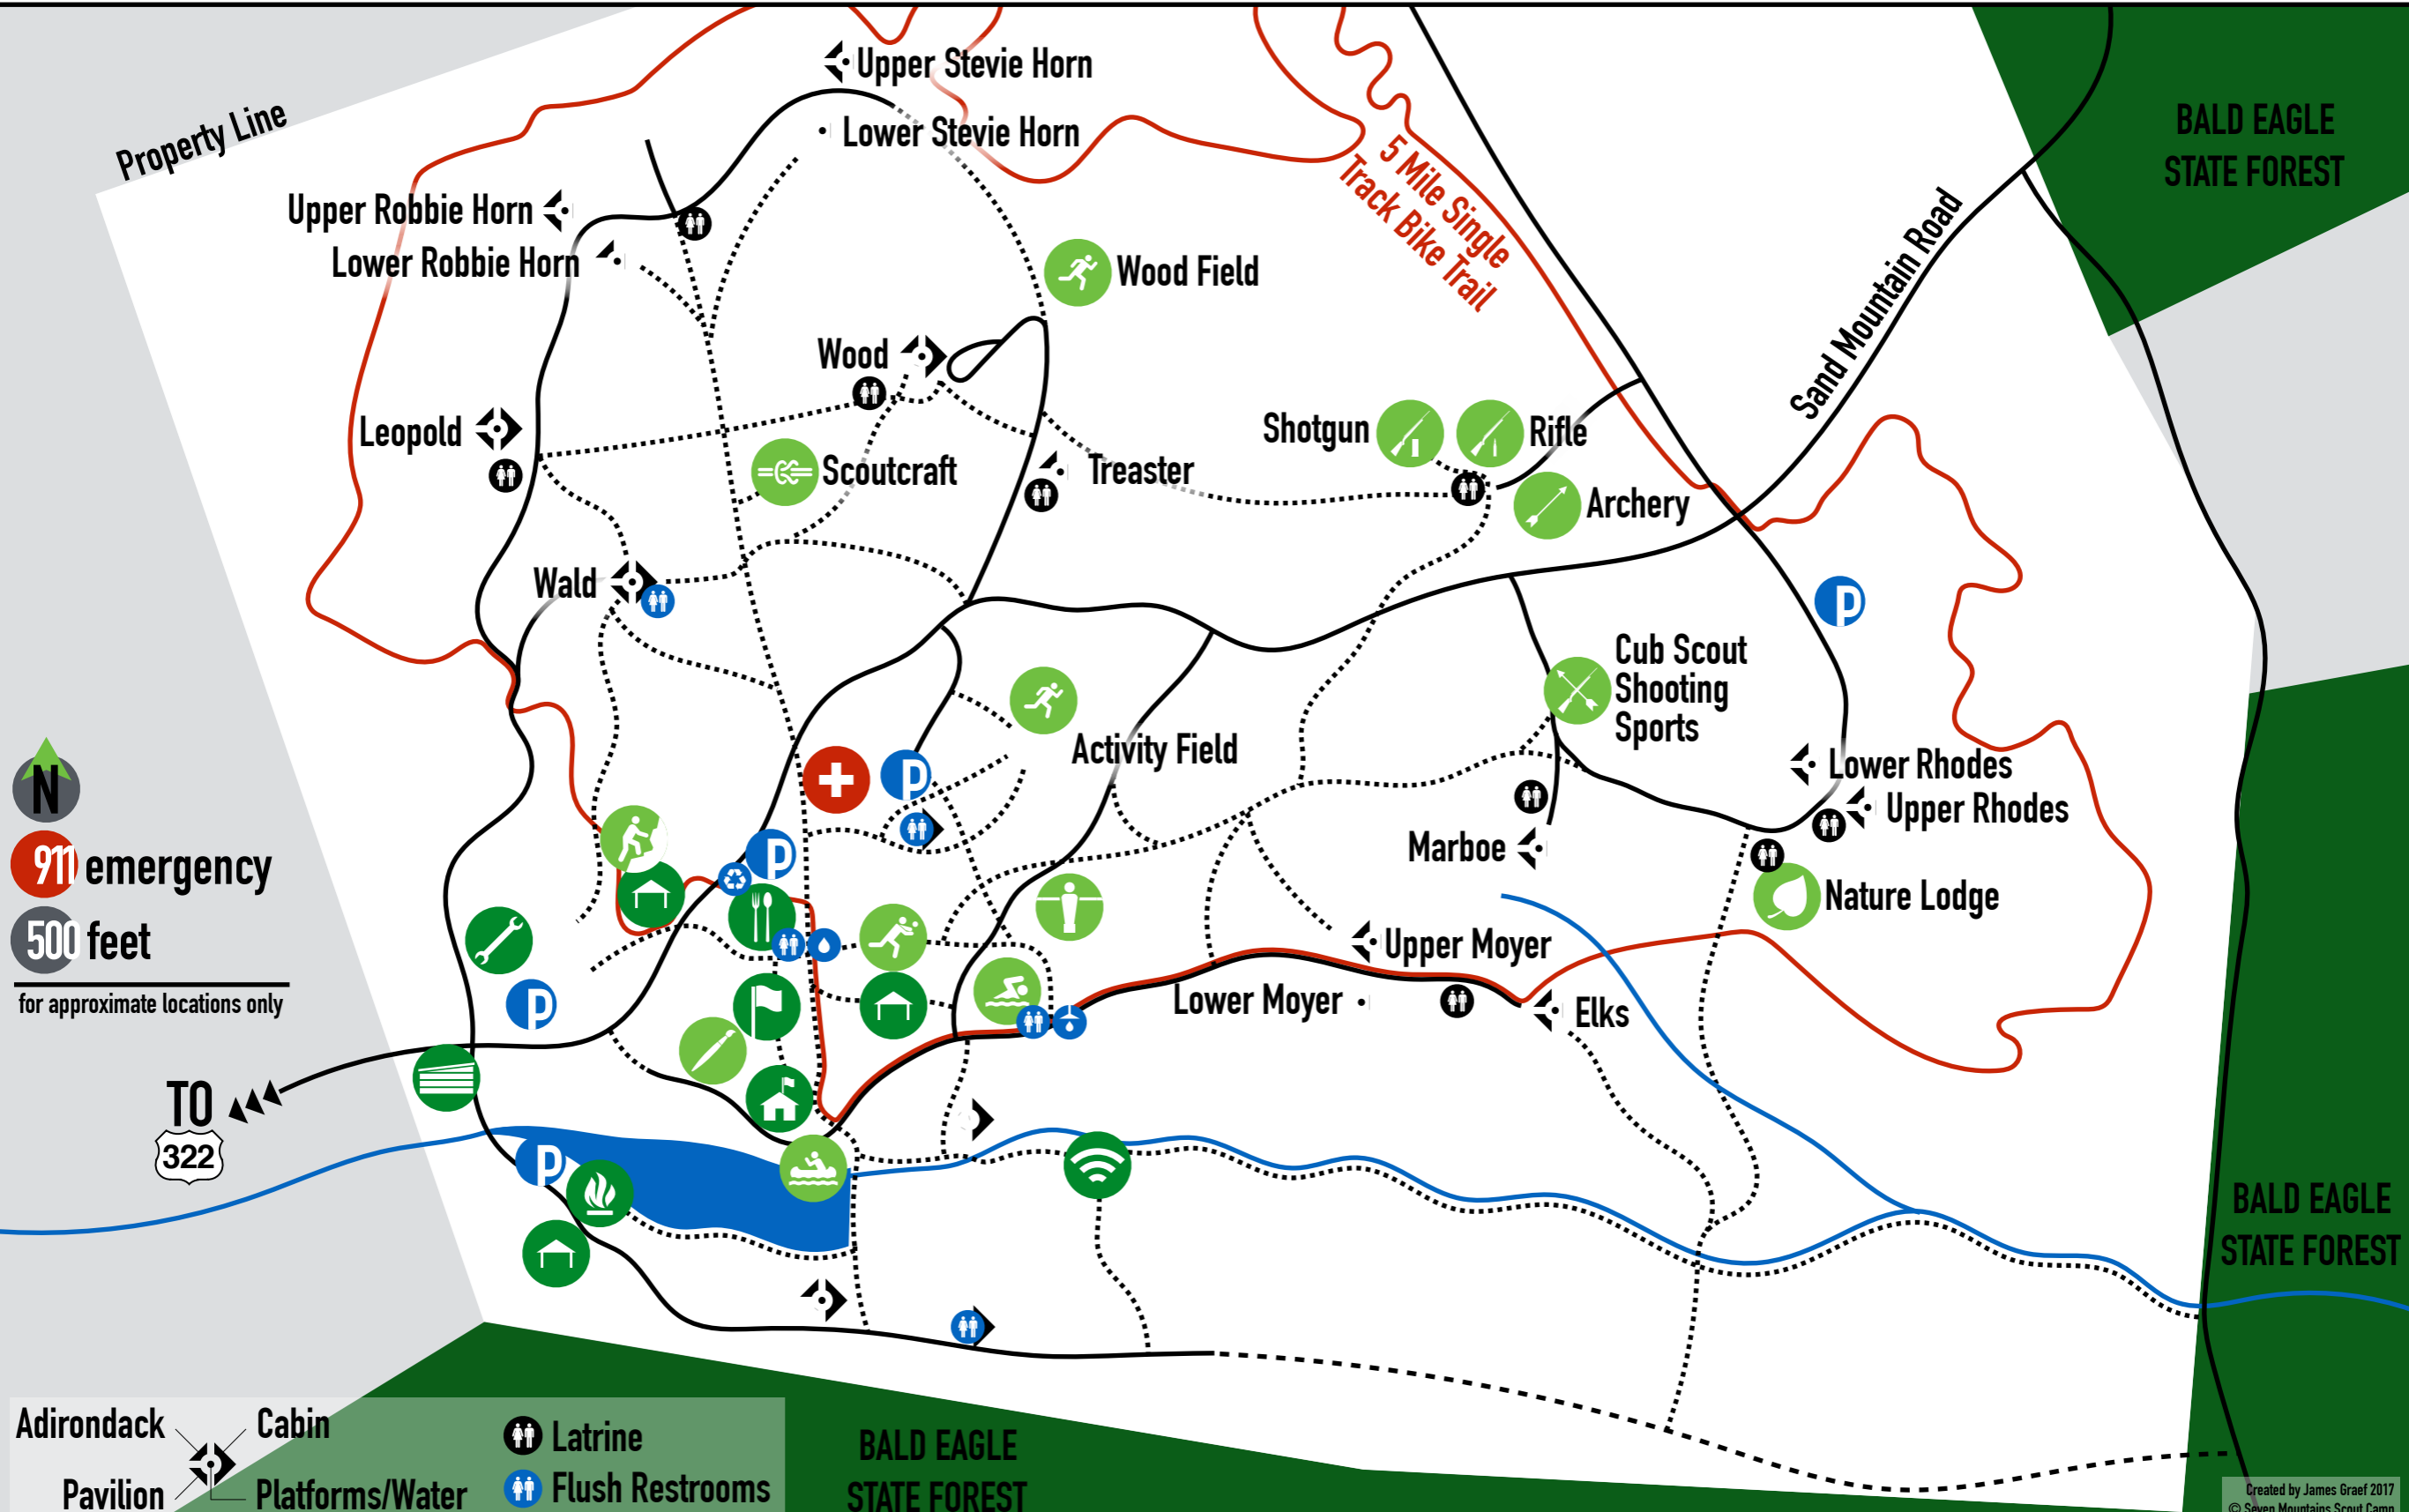

7 MOUNTAINS

SCOUT CAMP

N
 911 emergency
 500 feet
for approximate locations only

Adirondack Cabin
Pavilion Platforms/Water
Latrine Flush Restrooms

7 MOUNTAINS

SCOUT CAMP

N
 911 emergency
 500 feet
 for approximate locations only

Adirondack
 Cabin
 Pavilion
 Platforms/Water
 Latrine
 Flush Restrooms

BALD EAGLE STATE FOREST